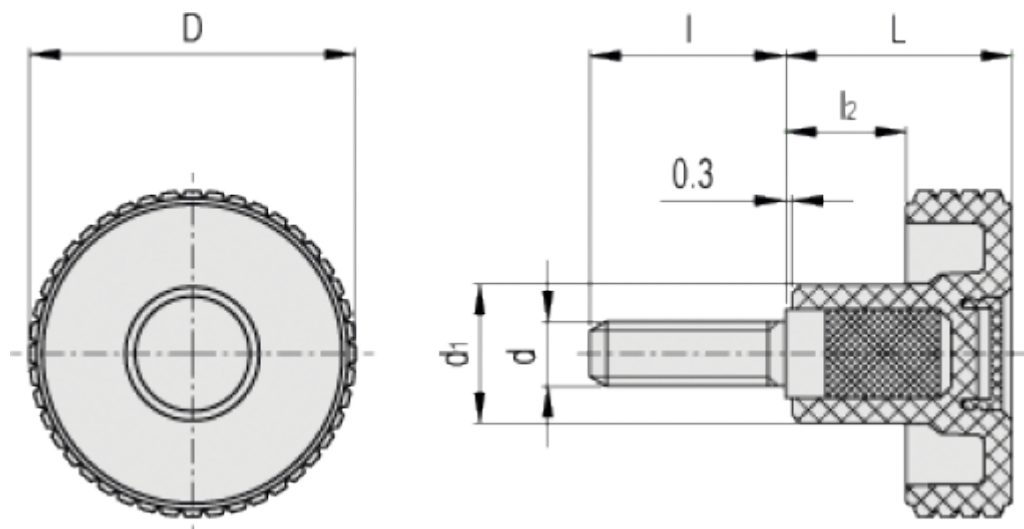

Data Sheet

Article number: 23020342413

Description: E+G Knurled knob MBT.30 p-M5x40-C3, Grey

Measures

D	= 31
d1	= 15
d6g	= M5
L	= 24
l	= 40
l2	= 11.5